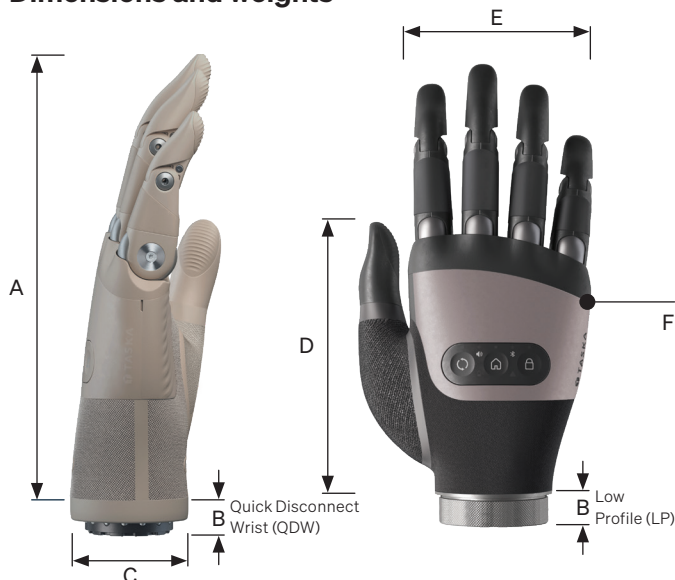

Robust and versatile

- Shock absorbing Knuckle Block.
- Resettable Knuckle Release for reliability and durability.
- Perform a wide range of daily activities.
- All the robustness you've come to expect from TASKA.

Waterproof

- No need for fragile gloves due to IP67 rating.
- Wash both hands easily and confidently with soap and water.
- Complete everyday tasks like washing dishes, cleaning the car, etc.
- Wrist option available with TASKA HydroSeal™ Waterproofing Technology allowing submersion past the wrist.

Easy

- Finger splay for reliable grips, lock button for safety and control, motorised thumb, and customisable grips using the MyTASKA app.
- Intuitive control systems, pattern recognition compatible, and improved button layout.
- Inbuilt Flexion Wrist.

Options

- Quick Disconnect Wrist (QDW) or Low Profile (LP).
- Available in small and medium sizes.
- Black or sand base.
- A range of Coverplates are available.

Warranty and service

- 2-year standard warranty (extendable to 5-years).
- Complimentary annual service.
- Loan units provided during all servicing and repairs.

Package contents

- Spare Coverplate & replacement Grip Tips.
- Lamination Collar Kit (Low Profile only).

All TASKA hands are compatible with a wide variety of myoelectric components. See the TASKA website for full details.

Dimensions and weights

DIMENSIONS			SMALL	MEDIUM
A	Hand length	(QDW) (LP)	172 mm 168 mm	180 mm 176 mm
B	Hand base to wrist base	(QDW) (LP)	16 mm 12.5 mm	16 mm 12.5 mm
C	Diameter at wrist		48 mm	54 mm
D	Thumb tip length	(QDW) (LP)	112 mm 108 mm	114 mm 110 mm
E	Palm width		76 mm	83 mm
F	Knuckle circumference		184 mm (7¼")	197 mm (7¾")

KEY SPECIFICATIONS TABLE			
Maximum carry load		20 kg	
Grip forces	Thumb	24 N	
	Finger	13 N	
Digit speed	Thumb	0.52 s or 120°/s	
	Finger	0.7 s or 120°/s	
	Thumb rotator	0.55 s or 160°/s	
Maximum opening	Small	100 mm (3.94")	
	Medium	110 mm (4.33")	
Wrist rotation range	(QDW)	Unlimited	
	(LP)	300°	
Wrist extension lock position		15°	
Wrist Flexion lock position		25°	
Waterproof rating		IP67	
Operating temperature range		-10°C to 45°C (14°F to 113°F)	
Operating voltage		7.4 V (nominal)	
Weight	Small	(QDW)	471 g
		(LP)	430 g
	Medium	(QDW)	533 g
		(LP)	481 g